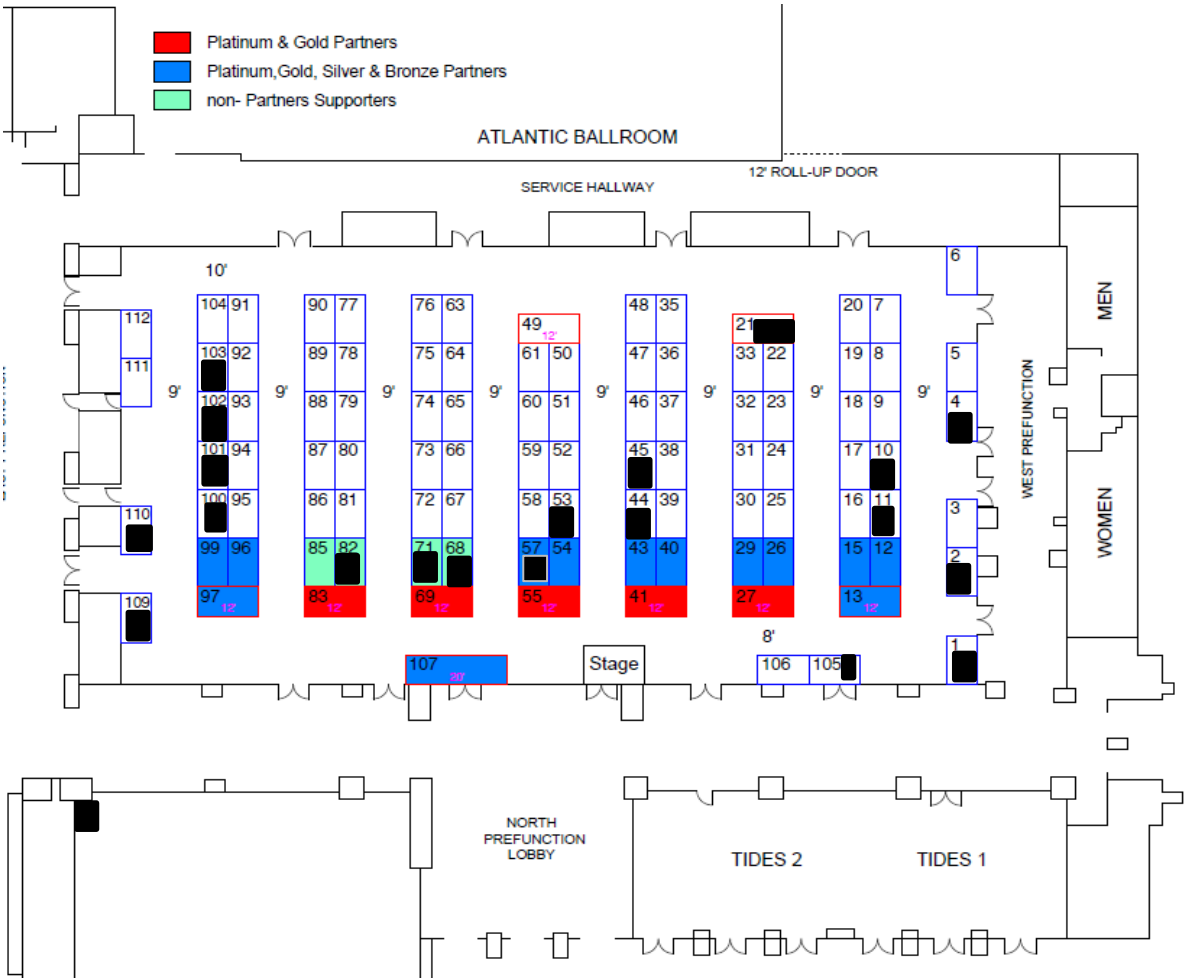

TRADE SHOW MAP

2018 Supporters

TRADE SHOW BOOTH ASSIGNMENTS

1 NIGP	58
2 Sunbelt Rentals	59
3	60
4 Athens Paper	61
5	62
6	63
7	64
8	65
9	66
10 Playworld Preferred	67
11 National Chemical Laboratory	68 Lee Transport Equipment
12	69
13	70
14	71 Mead & Hunt
15	72
16	73
17	74
18	75
19	76
20	77
21 Canon Solutions America (2 Booths)	78
22	79
23	80
24	81
25	82 Carolina International Trucks
26	83
27	84
28	85
29	86
30	87
31	88
32	89
33	90
34	91
35	92
36	93
37	94
38	95
39	96
40	97
41	98
42	99
43	100 Churchich
44 Managed Print	101 Henry Schein
45 Ion Wave Technology	102 TD Bank
46	103 Camcor
47	104
48	105 SCAGPO
49 (2 Booths)	106
50	107
51	108
52	109 Sharp Business Systems
53 Managed Print	110 Safeware
54	111
55	112
56	
57 Patterson Pope - Bronze Sponsor	