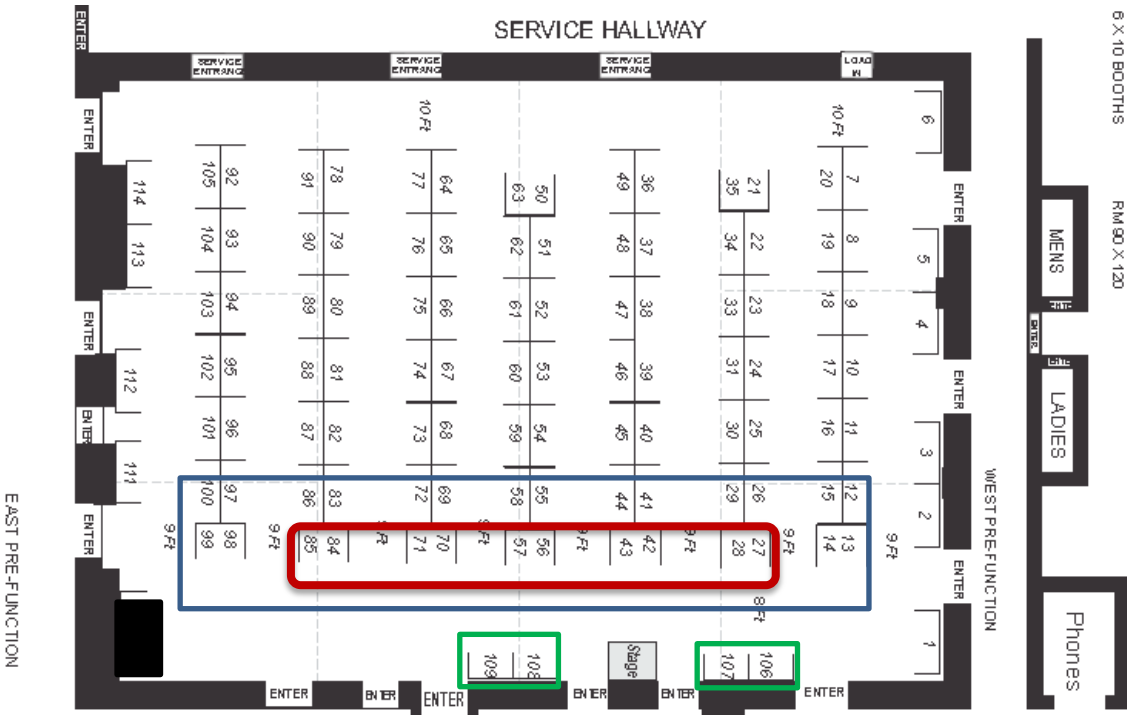

TRADE SHOW MAP

MARRIOTT RESORT at GRANDE DUNES RESORT
 6 X 10 BOOTHS
 RM 90 X 120

SHOW: SCAGPO

Booths blocked in red are reserved for Platinum & Gold Partners
Booths blocked in blue are reserved for Platinum, Gold, Silver & Bronze Partners
Booths blocked in Green are reserved for non-Partner Supporters

TRADE SHOW BOOTH ASSIGNMENTS

1	58
2	59
3	60
4	61
5	62
6	63
7	64
8	65
9	66
10	67
11	68
12	69
13	70
14	71
15	72
16	73
17	74
18	75
19	76
20	77
21	78
22	79
23	80
24	81
25	82
26	83
27	84
28	85
29	86
30	87
31	88
32	89
33	90
34	91
35	92
36	93
37	94
38	95
39	96
40	97
41	98
42	99
43	100
44	101
45	102
46	103
47	104
48	105
49	106
50	107
51	108
52	109
53	
54	111
55	112
56	113
57	114