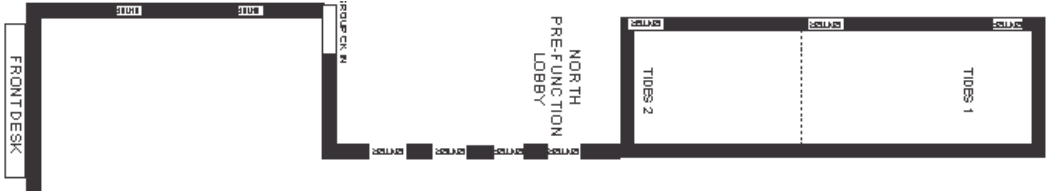

TRADE SHOW MAP

MARRIOTT RESORT at GRANDE DUNES RESORT
 6 X 10 BOOTHS
 RM 90 X 120

SHOW: SCAGPO

Booths blocked in red are reserved for Platinum & Gold Partners
Booths blocked in blue are reserved for Platinum, Gold, Silver & Bronze Partners
Booths blocked in Green are reserved for non-Partner Supporters